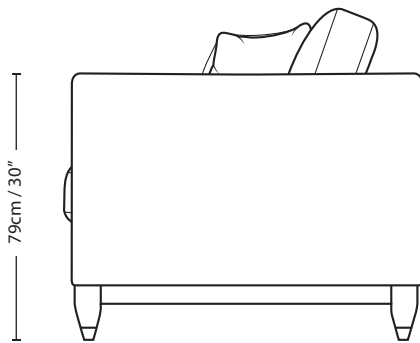

BURLINGTON

3 SEATER FORMAL CUSHION

15cm / 6" 184cm / 72" 15cm / 6"

79cm / 30"

89cm / 35"

51cm / 20"

79cm / 30"

214cm / 84"

Overall Height	Overall Width	Overall Depth	Arm Height	Back Height of Frame	Seat Height	Arm Width	Inside Width Arm to Arm	Seat Depth to Cushions	Seat Depth no Cushions
89cm / 35"	214cm / 84"	99cm / 39"	79cm / 30"	79cm / 30"	51cm / 20"	15cm / 6"	184cm / 72"	56cm / 22"	74cm / 29"

Seating sizes vary to a great extent and particularly wherever there are soft cushions involved, this is magnified with front of seat to back cushion depths, whilst formal back cushions will vary with age and plumping. It is essential to note that scatter back cushion depths will adjust from which point you measure, overtime and with plumping, the accurate measurement does not exist as it will resize each and every time you enjoy its comfort.